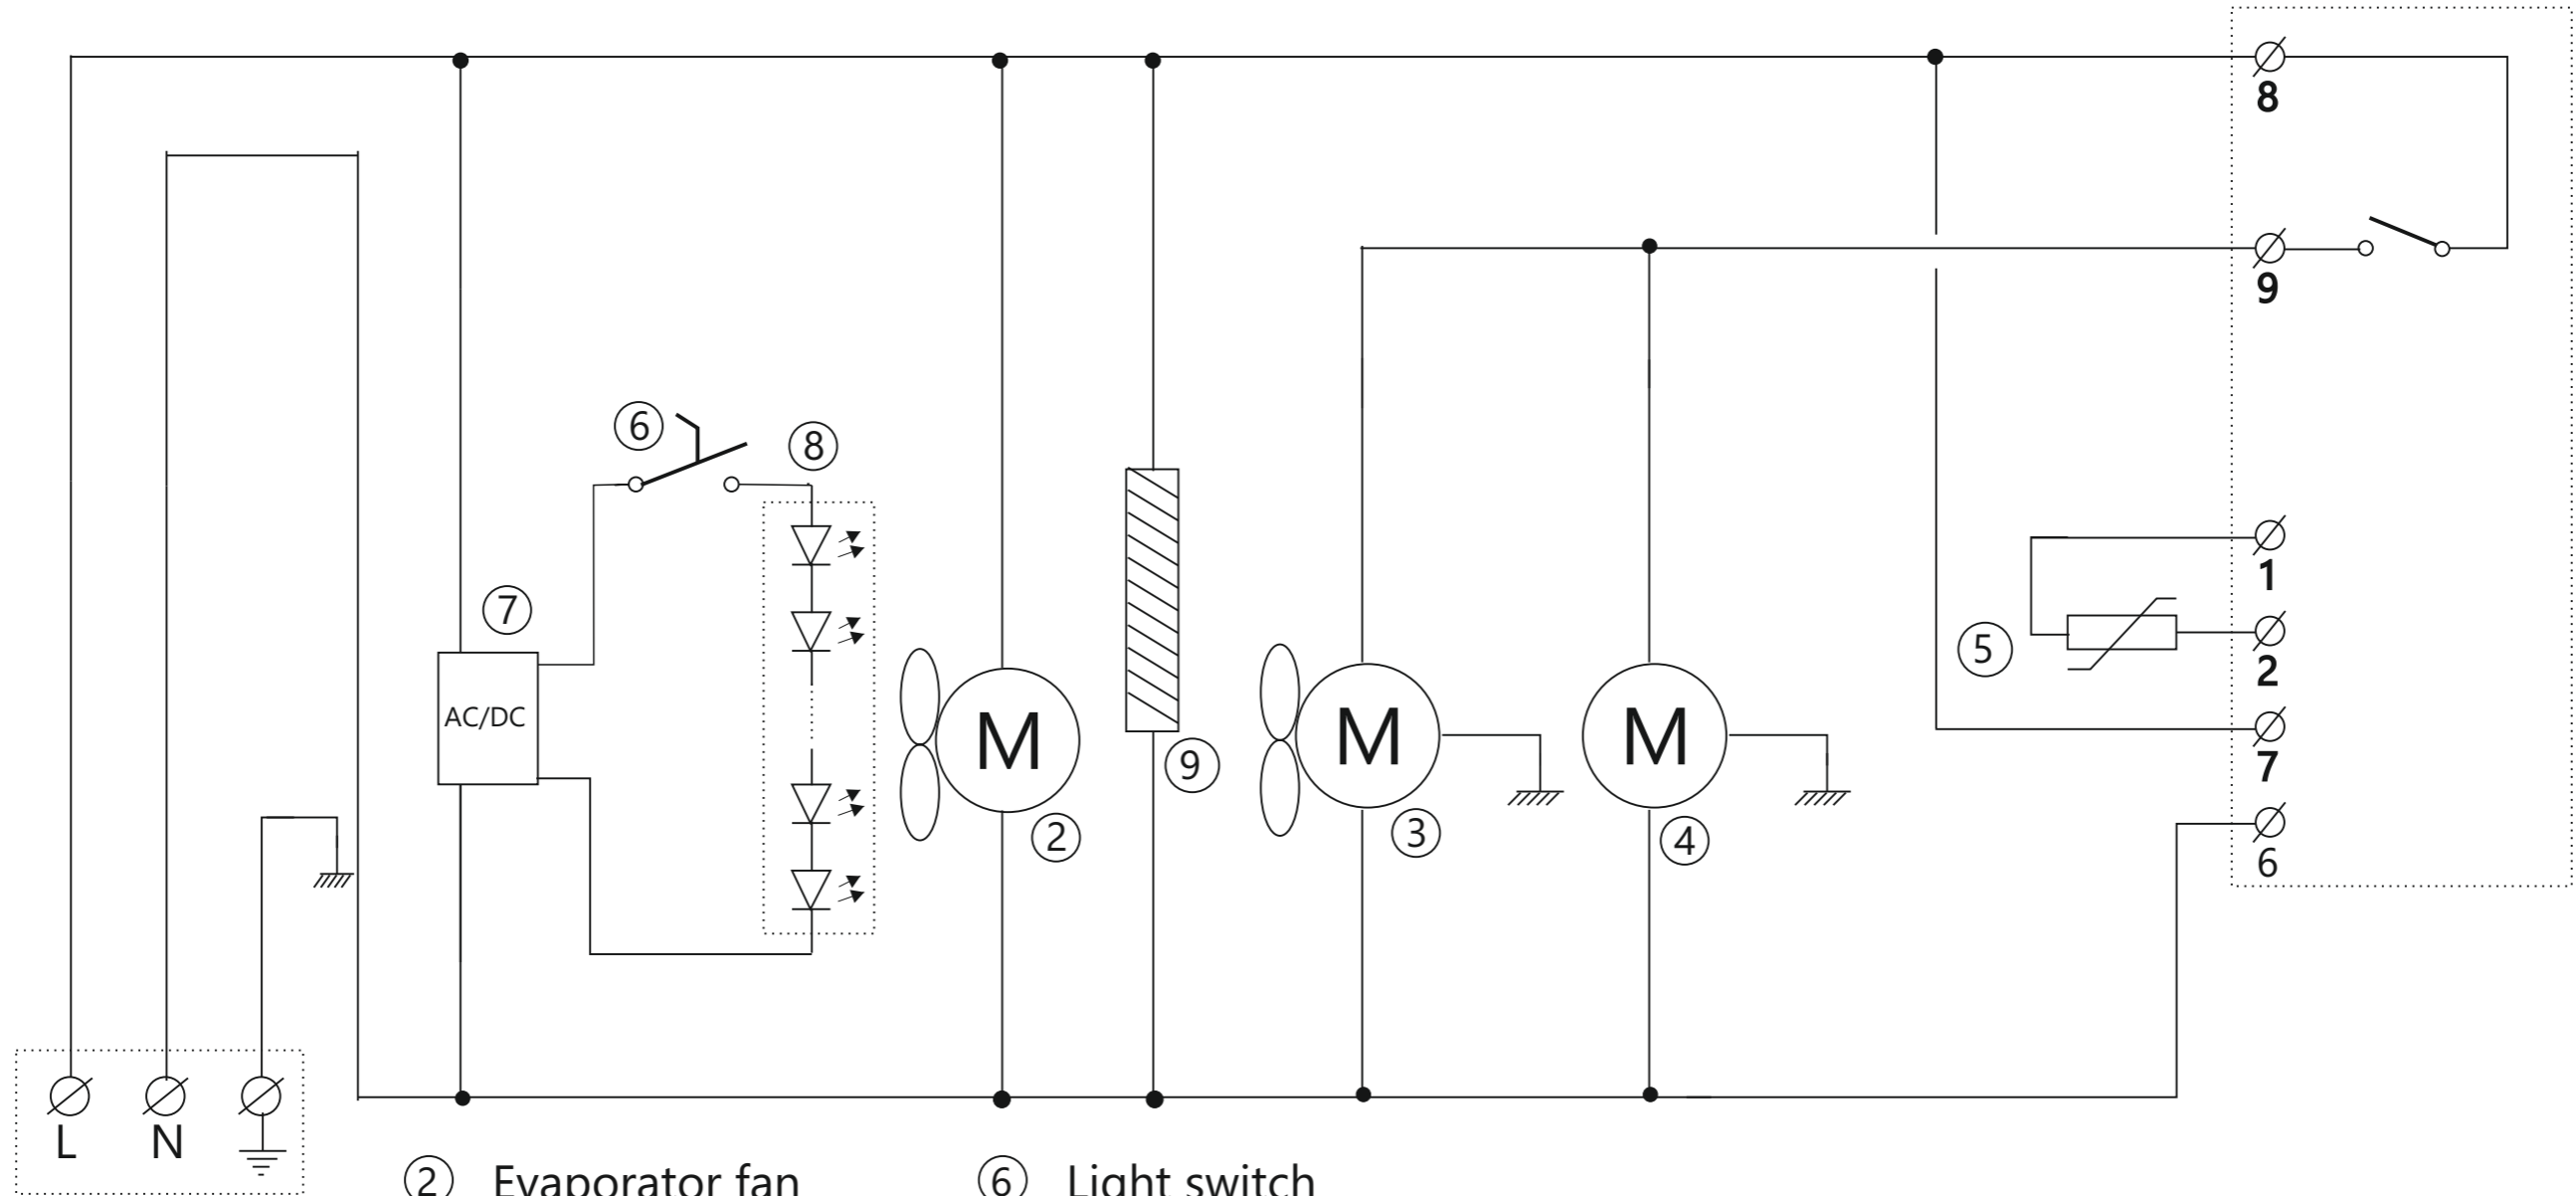

XR02CX

- ② Evaporator fan
- ③ Condenser fan
- ④ Compressor
- ⑤ Cabinet probe
- ⑥ Light switch
- ⑦ LED Power supply
- ⑧ LED strip
- ⑨ Defrost water heater

TEFCOLD	Date: 180715
Model: MD-Series	Rev. no.: 01
Electrical diagram	Rev. by: rfj
Drawing no.:	