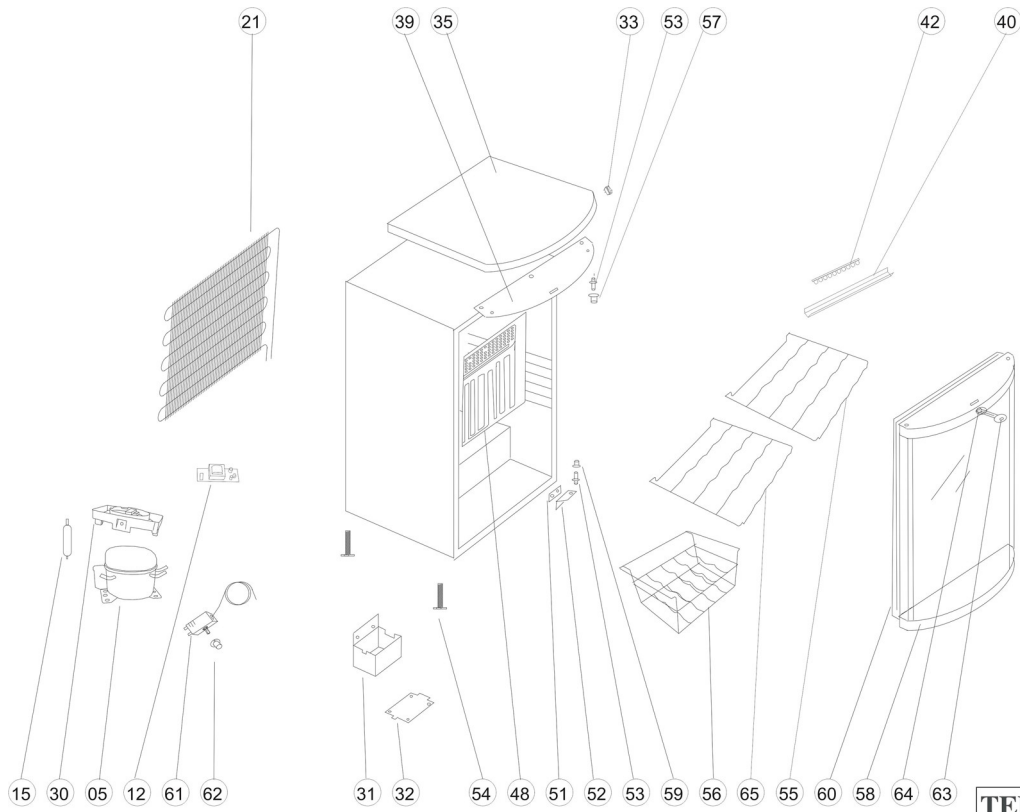

34854 / SC85 BLACK w/Fan

---

Position	ItemNo	Description
55	35169	Wine Shelf, Black 1st+3rd Row
56	35171	Wine Basket, Black
65	35170	Wine Shelf, Black 2nd Row

2023-01-16

## 34854 / SC85 BLACK w/Fan

<b>TEFCOLD®</b>	Date: 211027
Model: SC85 B	Rev. no.: 0
Exploded view	Rev. by: rfj
Drawing no.:	