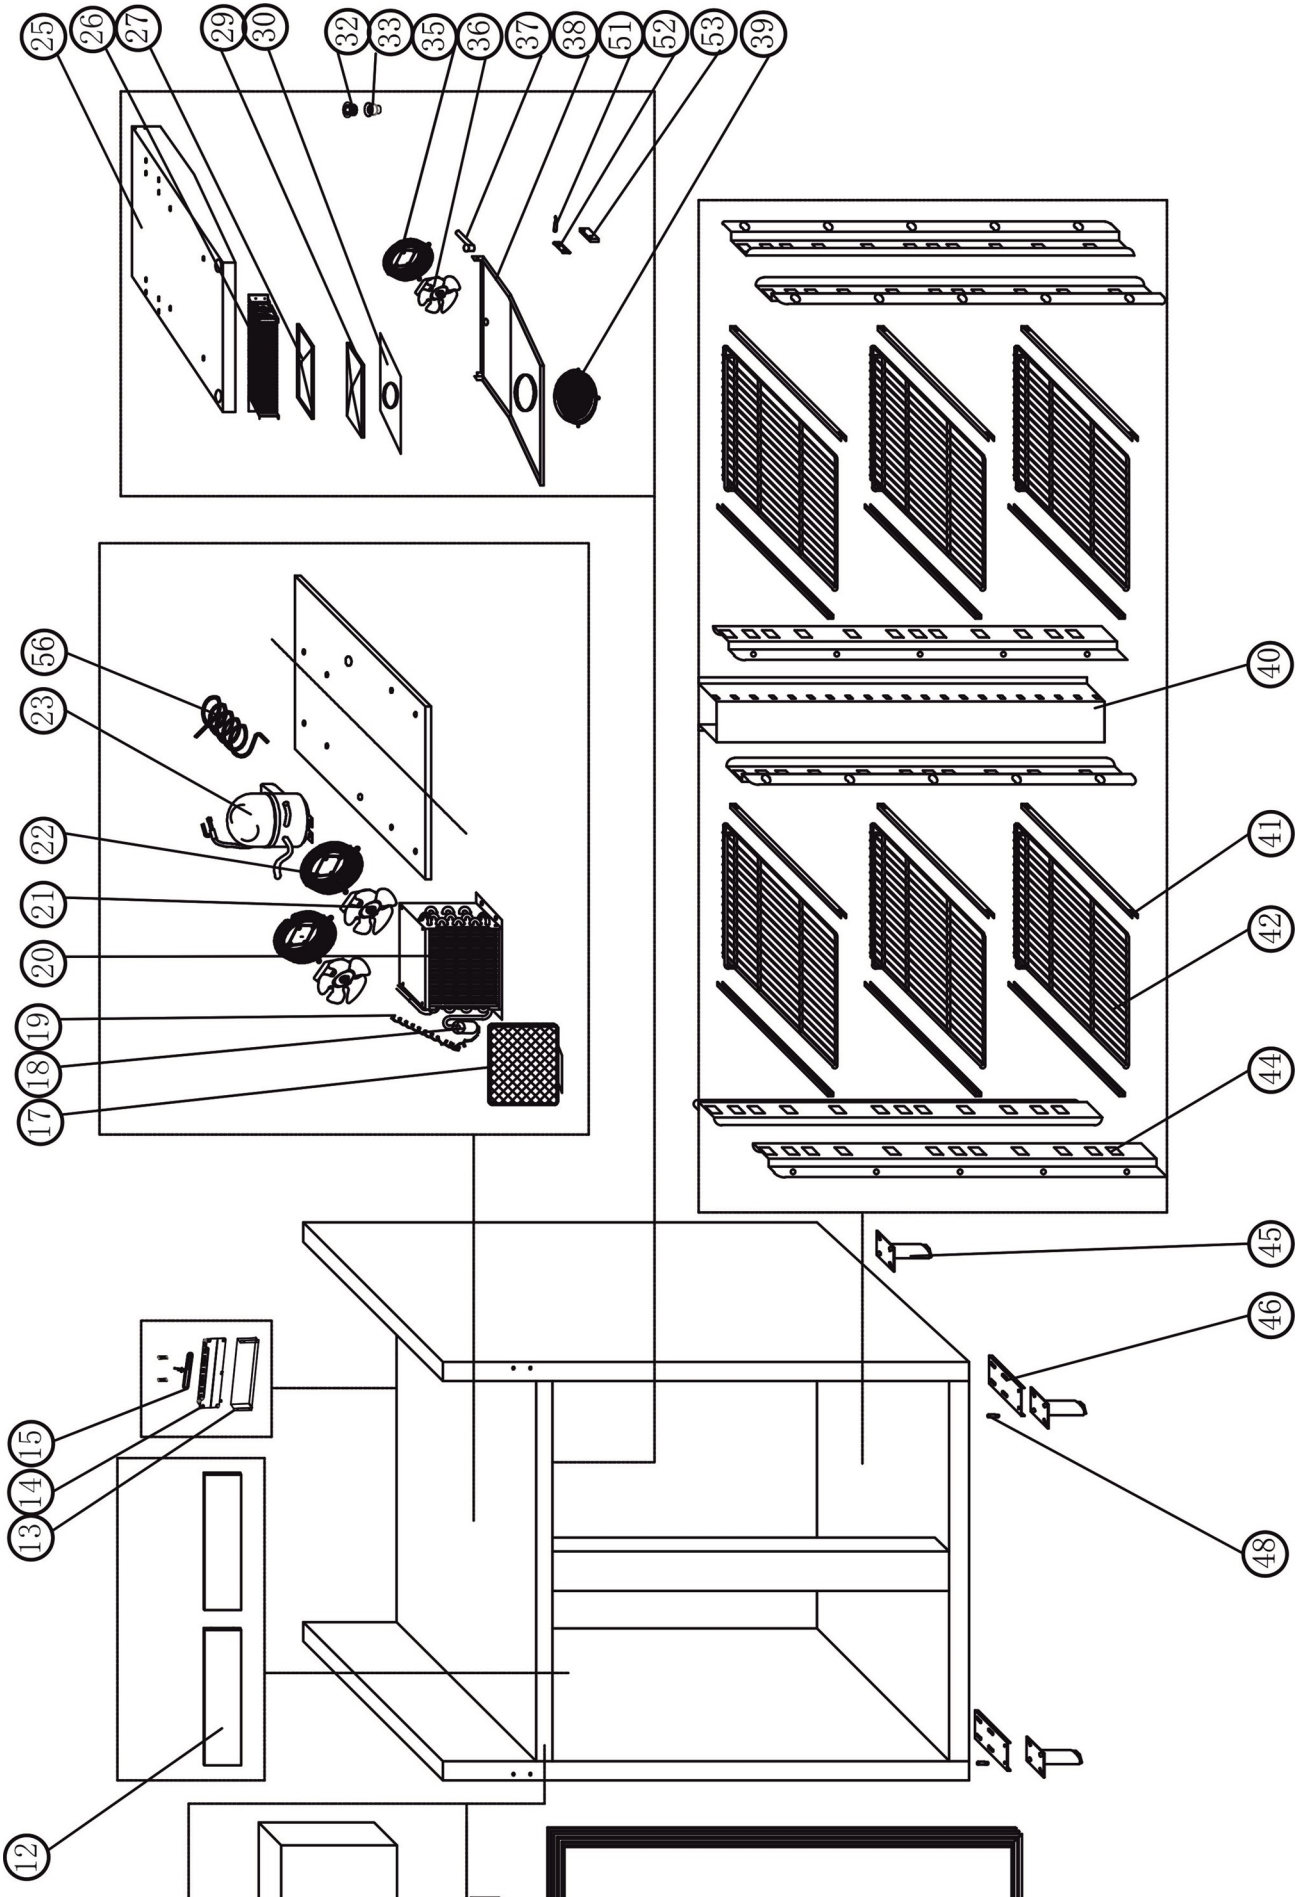

30808 / GUC140

Position	ItemNo	Description
01	12825	Down Hinge Axis Jacket
02	11927	Door
03	12057	Door Gasket 635x1450 mm.
04	12937	Spring Hinge
05	12999	Up Hinge Left
06	13003	Up Hinge Right
07	10683	Lock
08	12187	Door Switch
09	11016	Front Panel
10	13754	Main Switch
11	14061	Thermostat XR02CX 2 Probes
12	11134	Inside Panel
13	10418	Cover For Water Pan
14	11425	Condenser Water Pan
15	11430	Defrost Water Coil
17	10010	Dust Filter
18	15724	Filter Drier 25 G
20	14115	Condenser
21	14475	Evaporator/Condensor Fan 4650
22	13308	Basket Guard Grill
23	11652	Compressor Complete DLE7.5CN
25	14476	Evaporator Support
26	14317	Evaporator
27	14472	Evaporator Water Pan
29	14474	Evaporator Water Pan Heater
30	13457	Evaporator Fan Support
32	11594	Water Pipe Nut
33	11557	Internal Water Pipe
35	13452	Evaporator Fan Support
36	13415	Evaporator Fan
37	11592	Water Pipe
38	14414	Evaporator Cover
39	13565	Finger Guard
41	12517	Guides L/R (Set) U-Shape
42	15063	Shelf 529 mm
44	12556	Support Guide
45	14601	Leg 115-170 mm (4 Pcs)
46	12822	Down Hinge
48	12824	Down Hinge Axis
51	13896	Probe NTC Dixell/Carel 10 Kohm
52	13901	Probe Padding
53	13913	Sensor Fixed Clip
56	14544	Suction Pipe

2023-01-16

30808 / GUC140