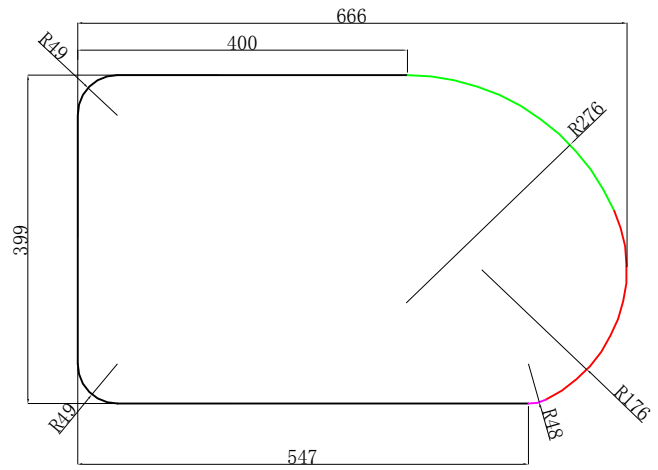

TOP SIDE

BOTTOM SIDE

370

TOP FRONT

345

BOTTOM FRONT

TD500 STICKER