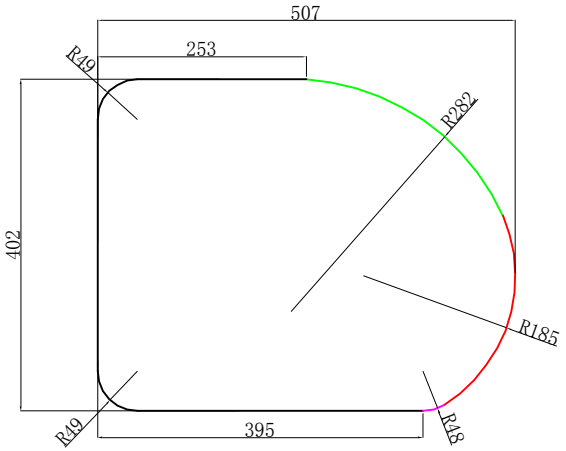

TOP SIDE

BOTTOM SIDE

370

TOP FRONT

345

BOTTOM FRONT

TD500 STICKER