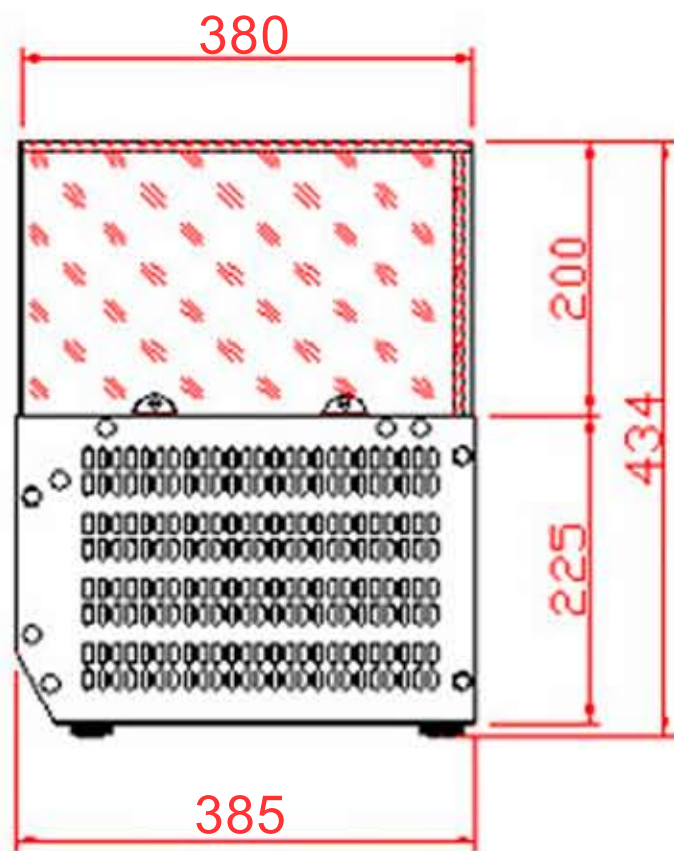

TEFCOLD Cool Products Worldwide	Date: 140413
Model: PT1200	Rev.: 01
Dimensions	Rev. by: rfj
Drawing no.:	

TEFCOLD Cool Products Worldwide	Date: 140413
Model: VK38-150	Rev.: 01
Dimensions	Rev. by: rfj
Drawing no.:	

Gastroline

» VK Pans

VK33-

120

VK38-

140

150

160

180

200

Size of GN-Pans.