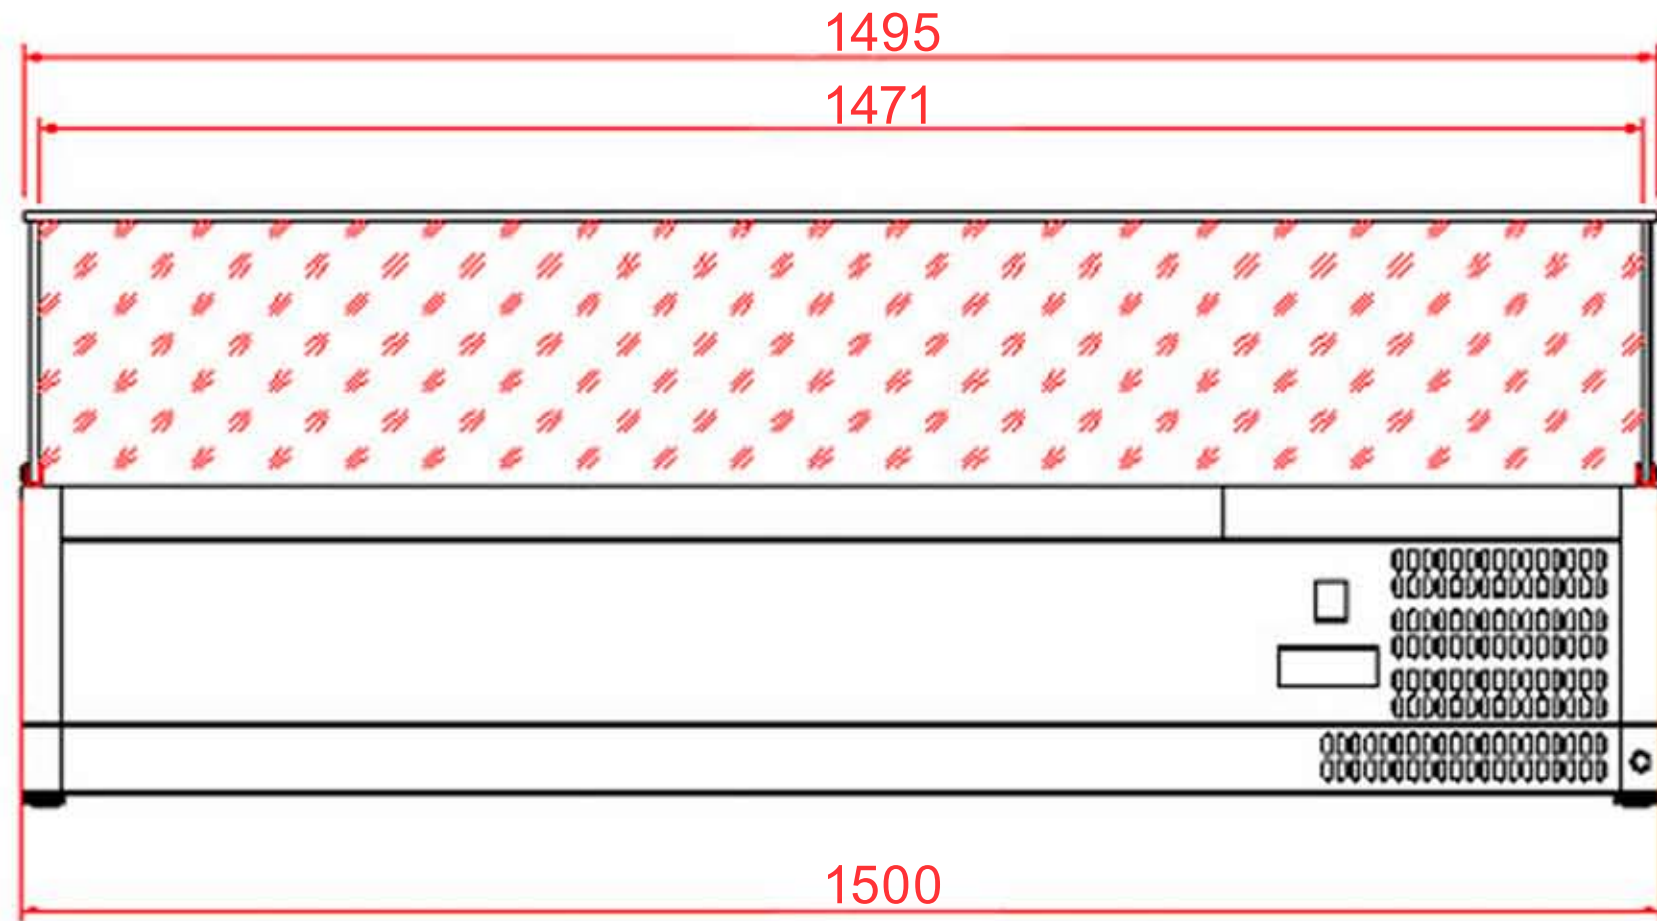

TEFCOLD Cool Products Worldwide	Date: 140413
Model: PT1200	Rev.: 01
Dimensions	Rev. by: rfj
Drawing no.:	

TEFCOLD Cool Products Worldwide	Date: 140413
Model: VK38-150	Rev.: 01
Dimensions	Rev. by: rfj
Drawing no.:	

Gastroline

» VK Pans

VK33-

120

VK38-

140

150

160

180

200

Size of GN-Pans.