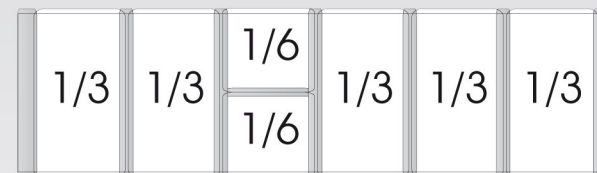

Gastroline

» VK Pans

VK33-

120

VK38-

140

150

160

180

200