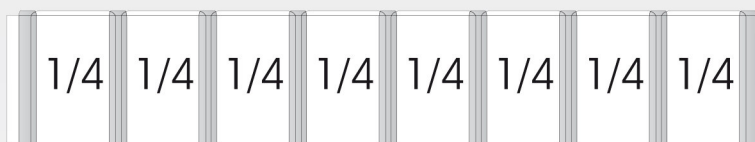

Gastroline

» VK Pans

VK33-

120

VK38-

140

150

160

180

200