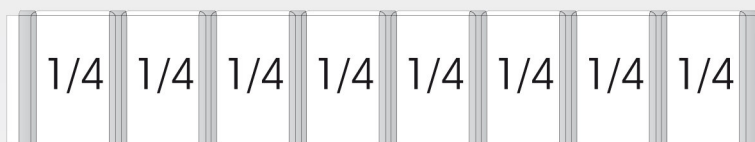

TEFCOLD Cool Products Worldwide	Date: 140413
Model: PT1310	Rev.: 01
Dimensions	Rev. by: rfj
Drawing no.:	

TEFCOLD Cool Products Worldwide	Date: 140413
Model: VK38-200	Rev.: 01
Dimensions	Rev. by: rfj
Drawing no.:	

Gastroline

» VK Pans

VK33-

120

140

150

160

180