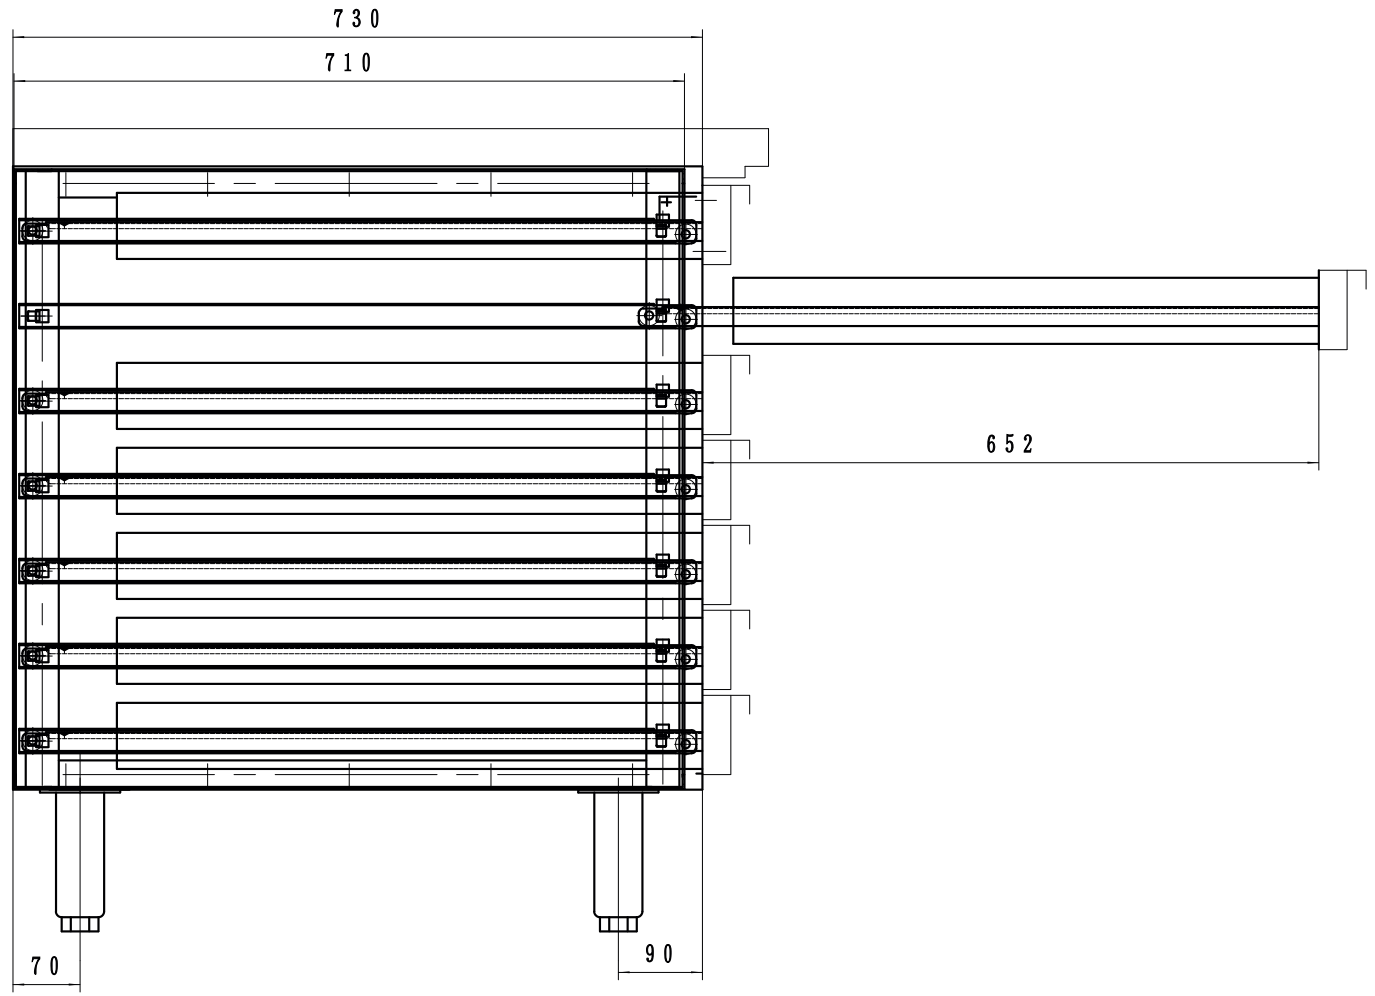

TEFCOLD Cool Products Worldwide	Date: 140413
Model: PT1310	Rev.: 01
Dimensions	Rev. by: rfj
Drawing no.:	

TEFCOLD Cool Products Worldwide	Date: 140413
Model: VK38-200	Rev.: 01
Dimensions	Rev. by: rfj
Drawing no.:	

Gastroline

» VK Pans

VK33-

120

140

150

160

180

200

VK38-

Size of GN-Pans.