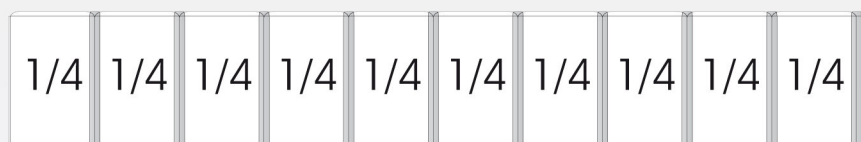

Gastroline

» VK Pans

VK33-

120

140

150

160

180

200

VK38-