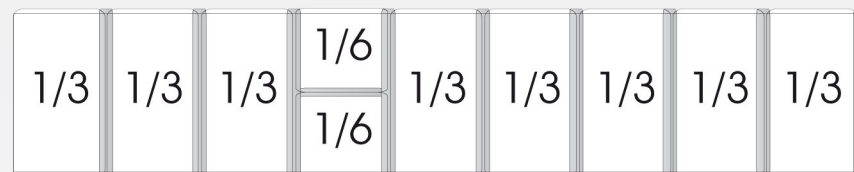

Gastroline

» VK Pans

VK33-

120

140

150

160

180

200

VK38-