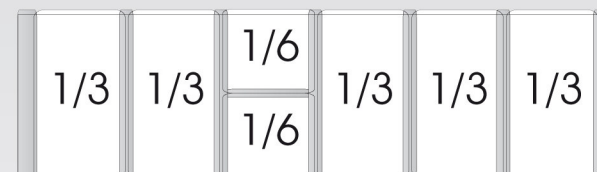

Gastroline

» VK Pans

VK33-

120

140

150

160

180

200

VK38-