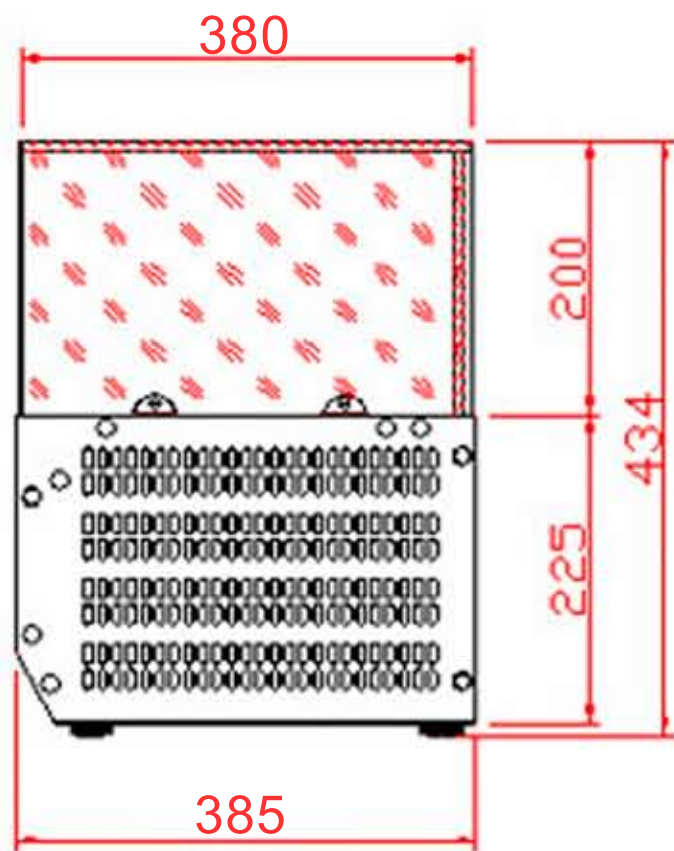

TEFCOLD Cool Products Worldwide	Date: 140413
Model: PT1310	Rev.: 01
Dimensions	Rev. by: rfj
Drawing no.:	

TEFCOLD Cool Products Worldwide	Date: 140413
Model: VK38-200	Rev.: 01
Dimensions	Rev. by: rfj
Drawing no.:	

Gastroline

» VK Pans

VK33-

120

140

150

160

180

200

VK38-

Size of GN-Pans.