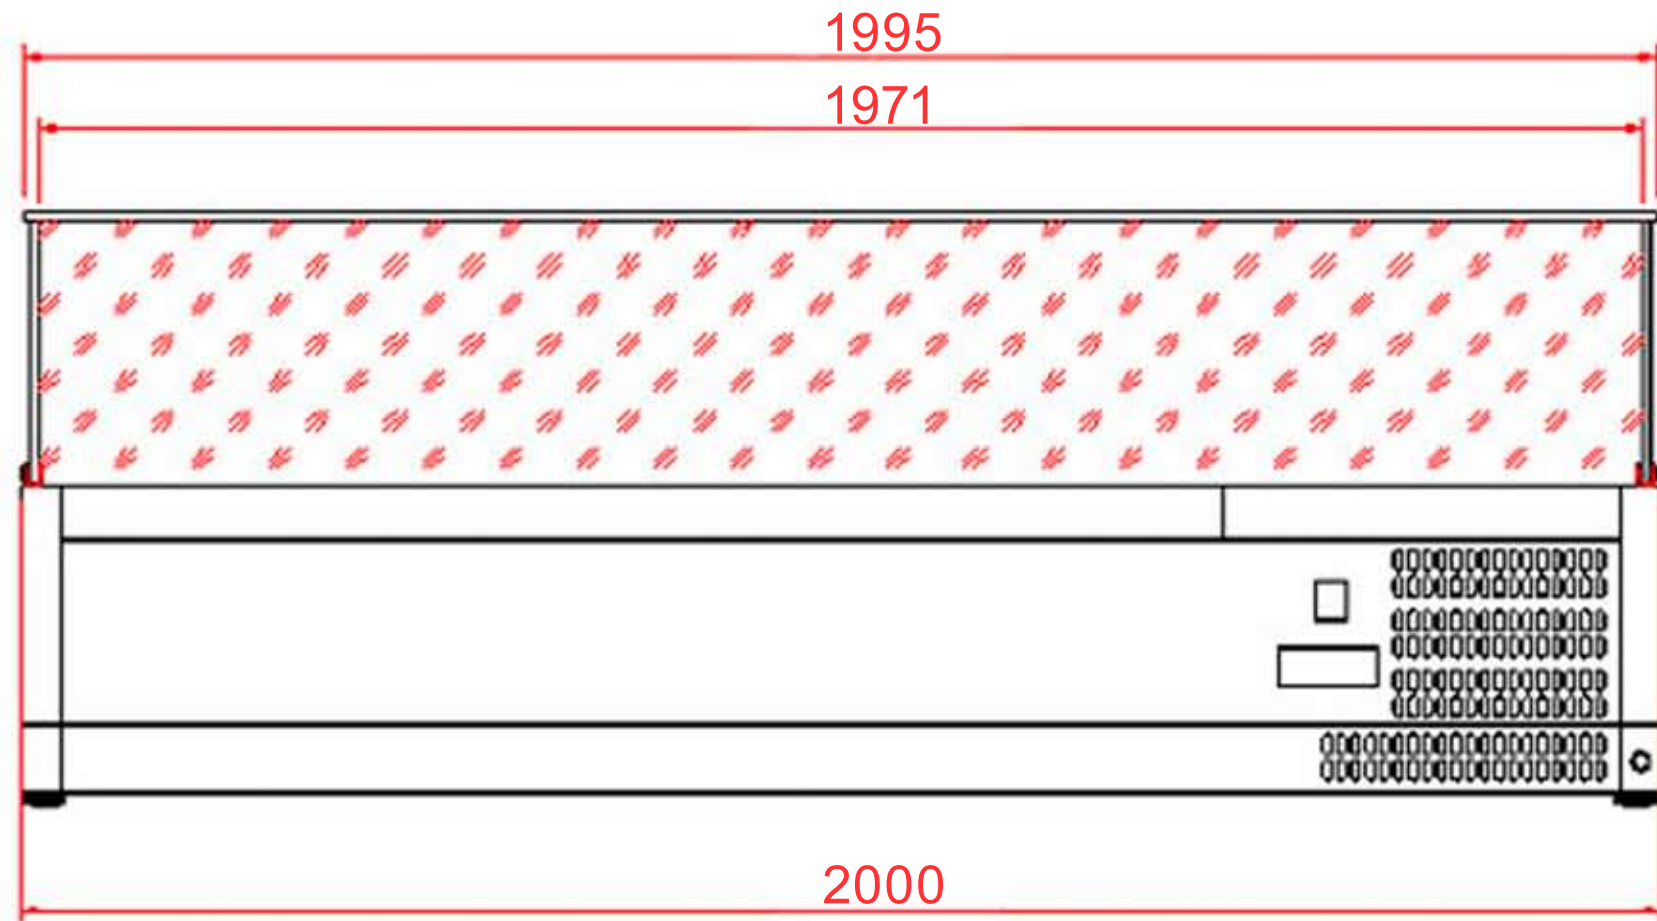

TEFCOLD Cool Products Worldwide	Date: 140413
Model: PT1310	Rev.: 01
Dimensions	Rev. by: rfj
Drawing no.:	

TEFCOLD Cool Products Worldwide	Date: 140413
Model: VK38-200	Rev.: 01
Dimensions	Rev. by: rfj
Drawing no.:	

Gastroline

» VK Pans

VK33-

120

140

150

160

180

200

VK38-

Size of GN-Pans.