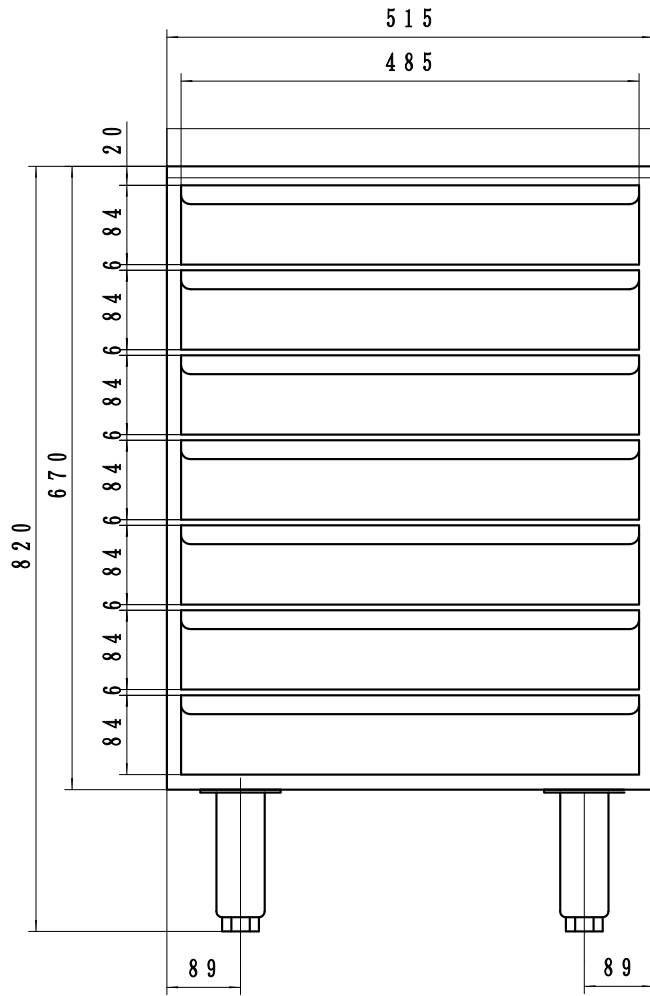

TEFCOLD Cool Products Worldwide	Date: 140413
Model: PT1310	Rev.: 01
Dimensions	Rev. by: rfj
Drawing no.:	

TEFCOLD Cool Products Worldwide	Date: 140413
Model: VK38-200	Rev.: 01
Dimensions	Rev. by: rfj
Drawing no.:	

Gastroline

» VK Pans

VK33-

120

140

150

160

180

200

VK38-

Size of GN-Pans.